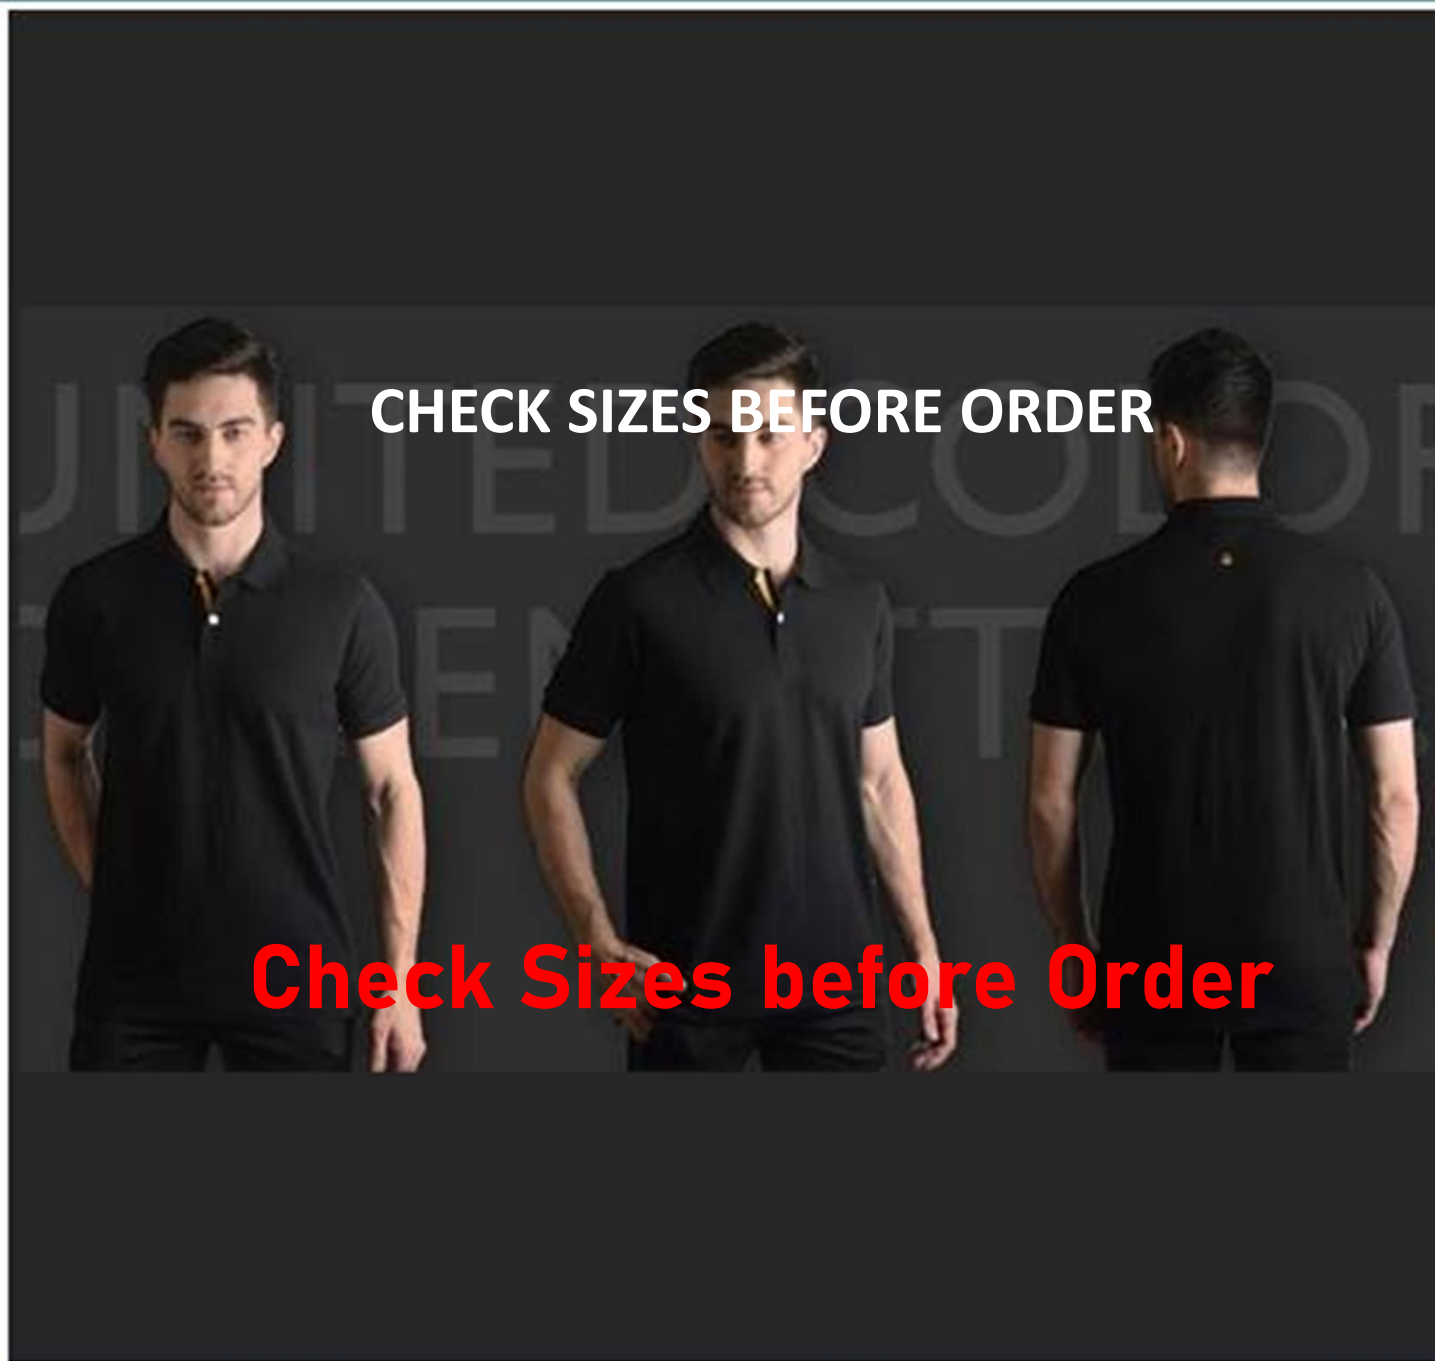

Brand : UCB
Material : Poly Cotton 200 to 220gsm
MRP : 1499
Color : Black
Sizes : S, M, L, XL, EL, KL
60% Cotton, 40% Polyester

UCB PC Male - in Cms

Size	Length	Chest
EL	76	120
KL	78.5	126
L	71	108
M	68.5	102
S	66	96
XL	73.5	114
XS	63.5	90

HSN 61091000