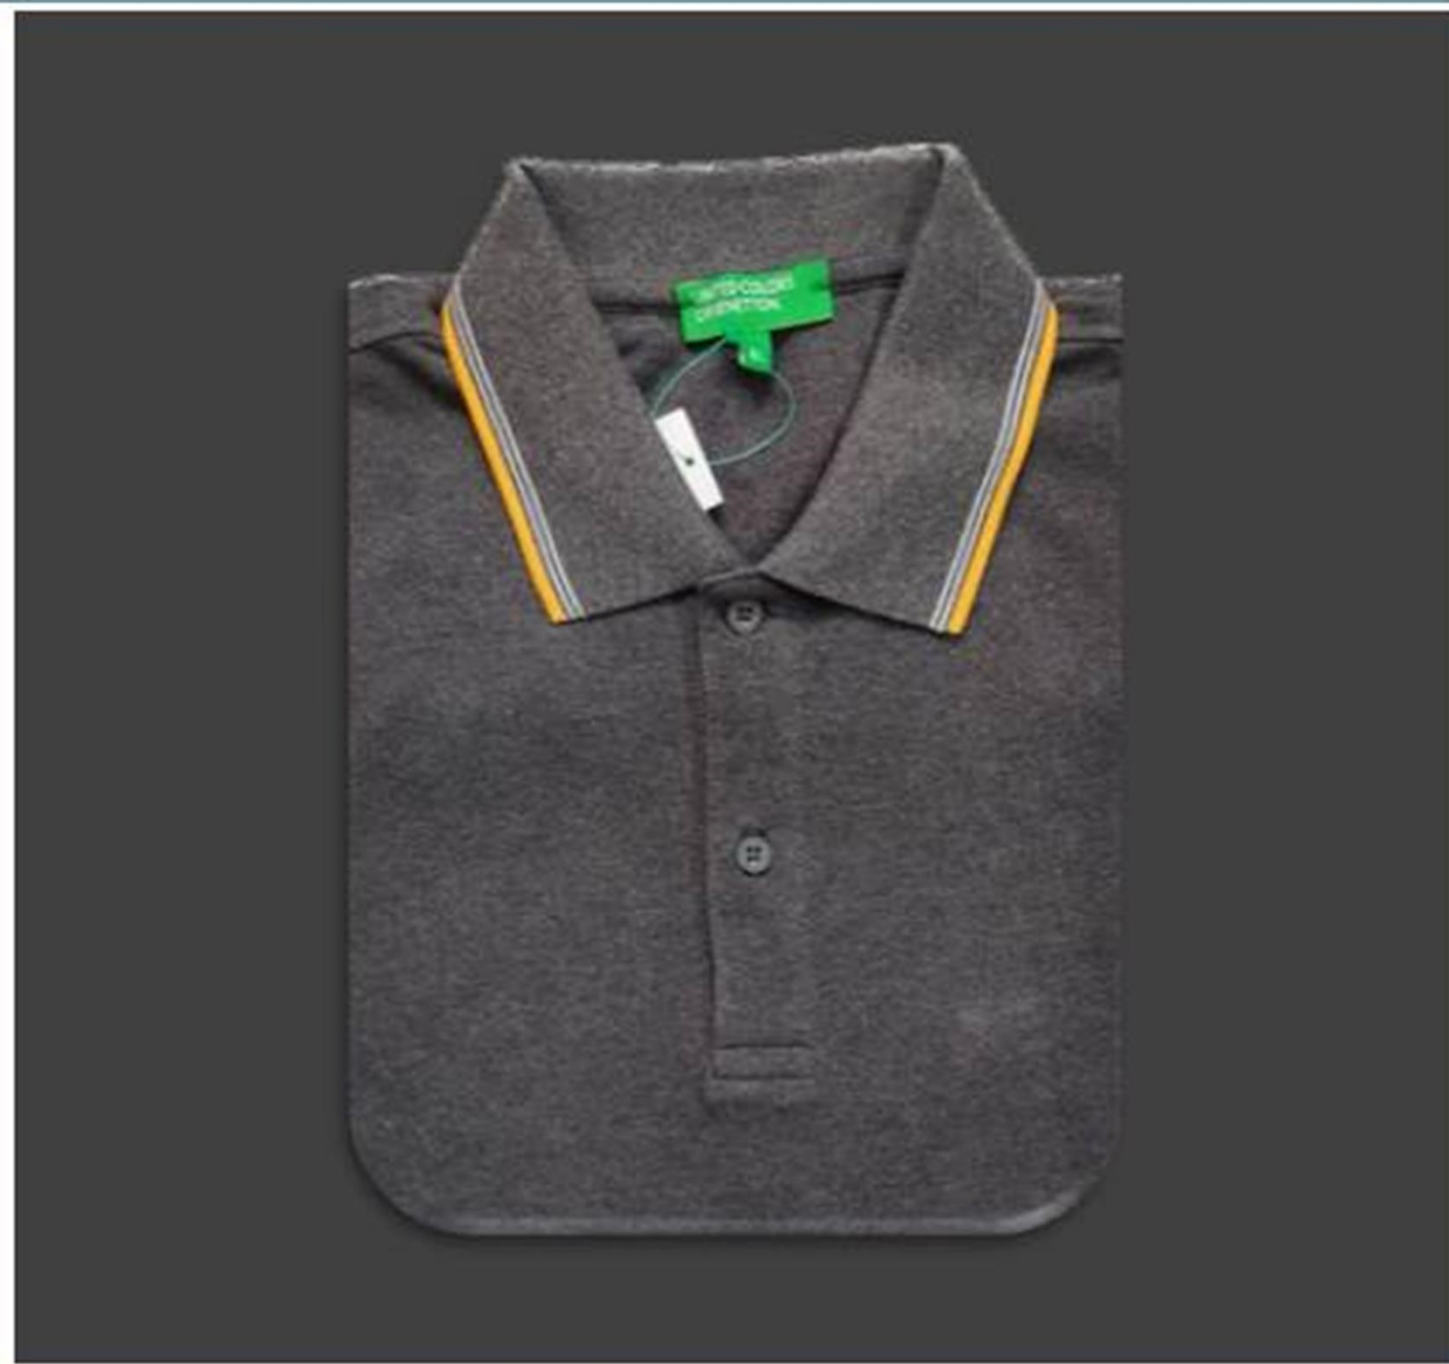

Brand : UCB Cotton T-Shirt
Material : Cotton 200 to 220gsm
MRP : 1499/1599
Color : Charcoal Grey
Sizes : S, M, L, XL, EL, KL

UCB Cotton Male - in Cms

Size	Length	Chest
EL	77	122
KL	79.5	128
L	72	110
M	69.5	104
S	67	98
XL	74.5	116
XS	64.5	92

HSN 61091000