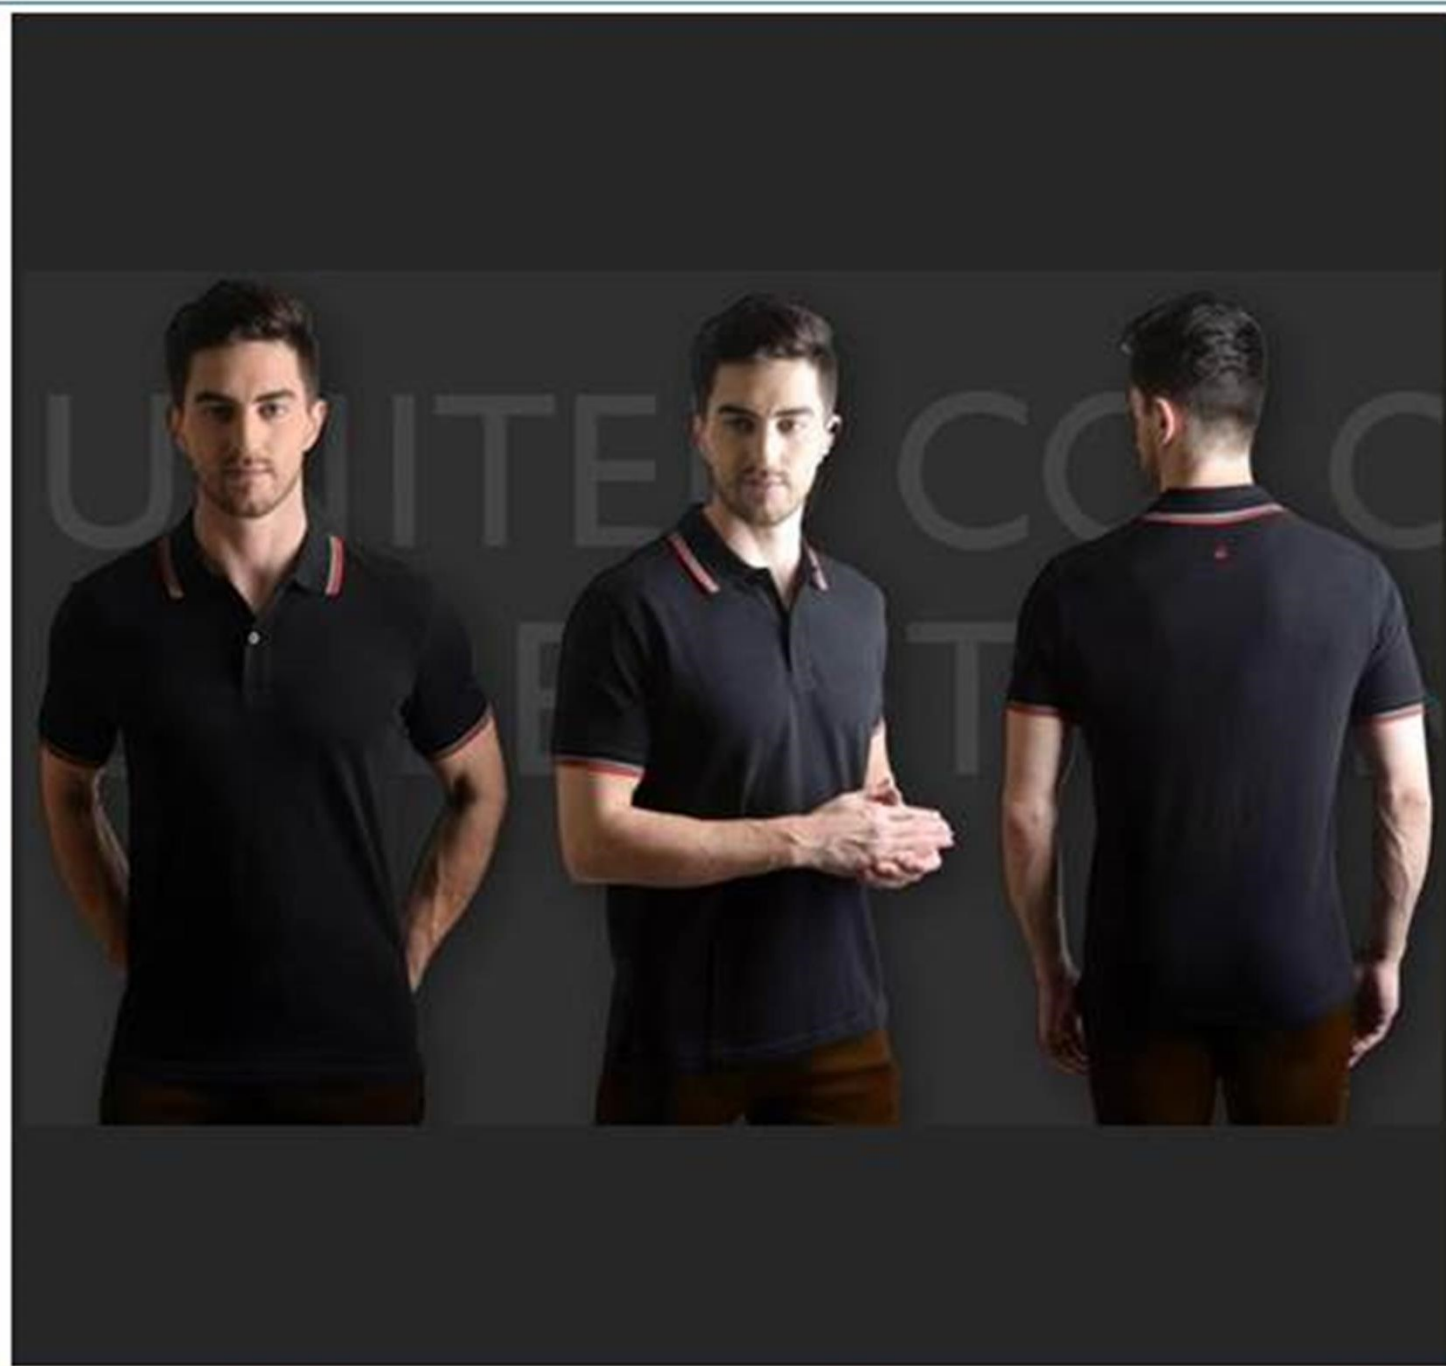

CHECK SIZES BEFORE ORDER

Check Sizes before Order

Brand : UCB
Material : Windcheater
MRP : 2999
Color : Navy Blue with Yellow
Sizes : S, M, L, XL, EL, KL

Brand : UCB
Material : Windcheater Jacket
MRP : 2999
Color : Blue with Navy Blue
Sizes : S, M, L, XL, EL, KL