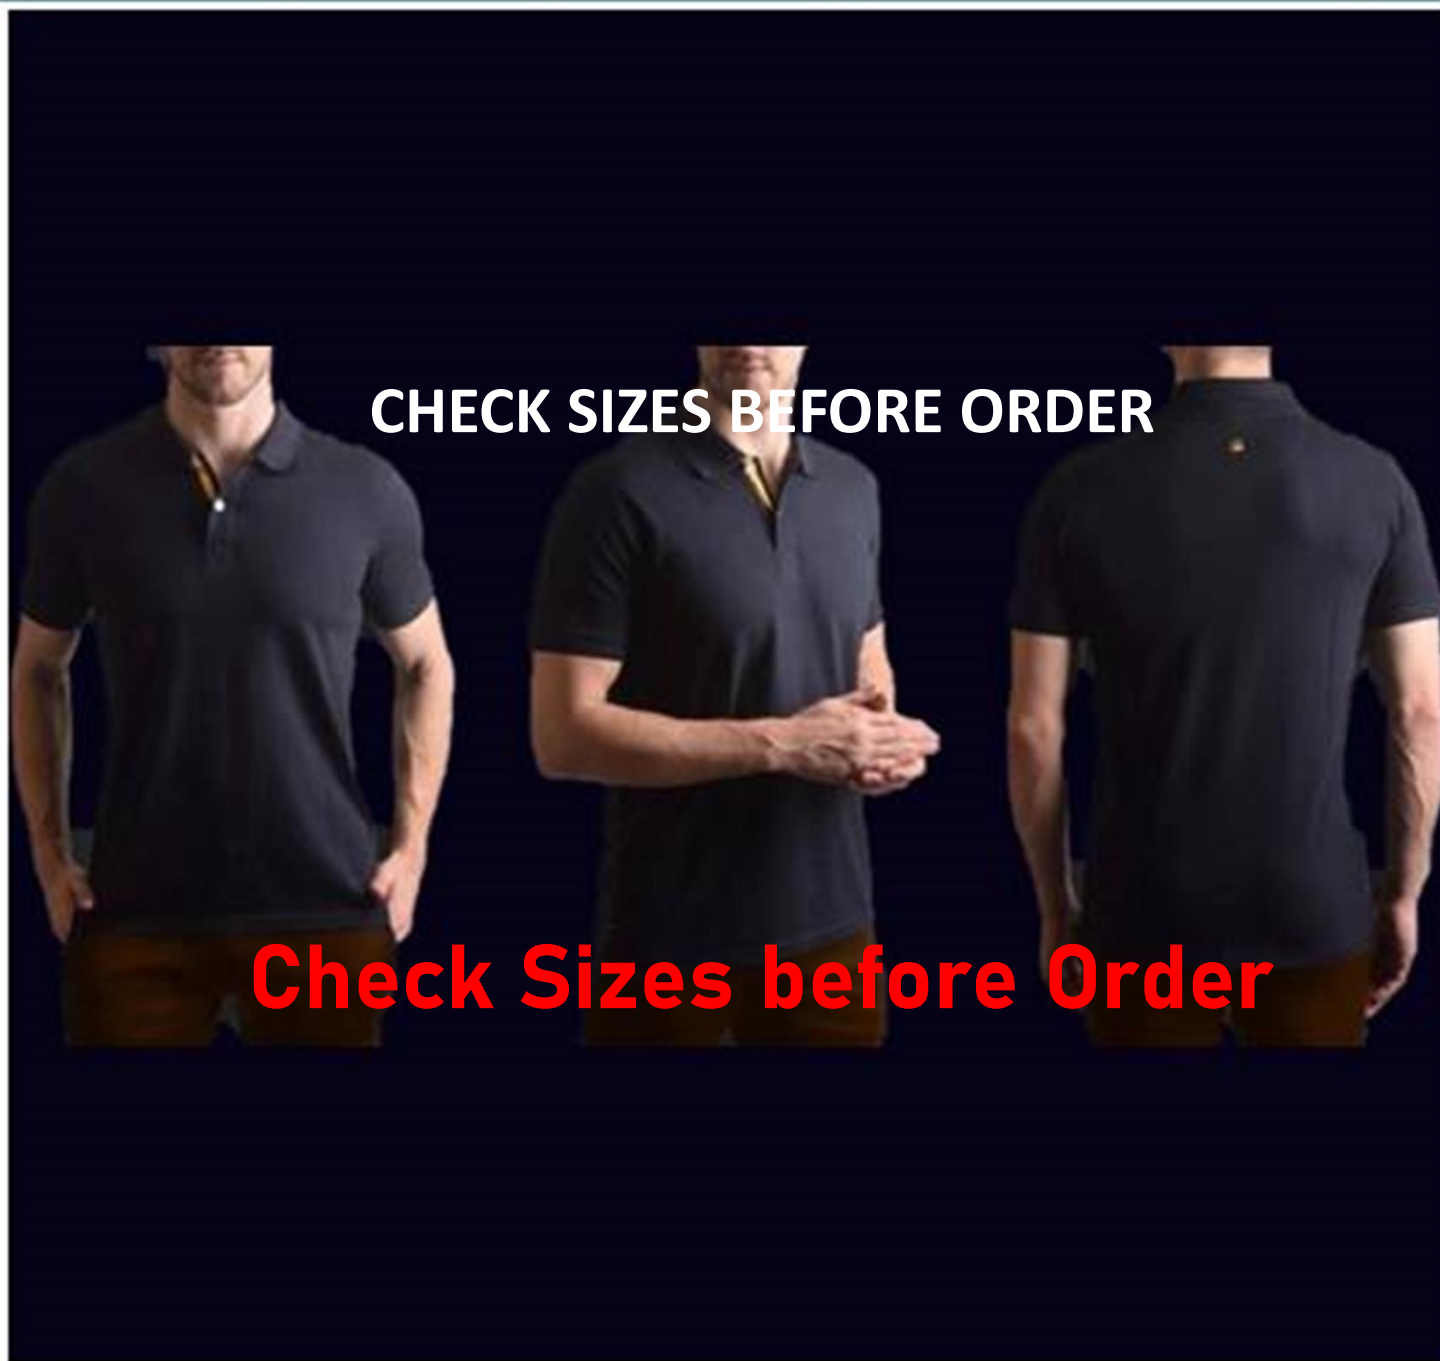

Brand : UCB
Material : Poly Cotton 200 to 220gsm
MRP : 1499
Color : Navy Blue
Sizes : S, M, L, XL, EL, KL
60% Cotton, 40% Polyester

UCB PC Male - in Cms

Size	Length	Chest
EL	76	120
KL	78.5	126
L	71	108
M	68.5	102
S	66	96
XL	73.5	114
XS	63.5	90

HSN 61091000